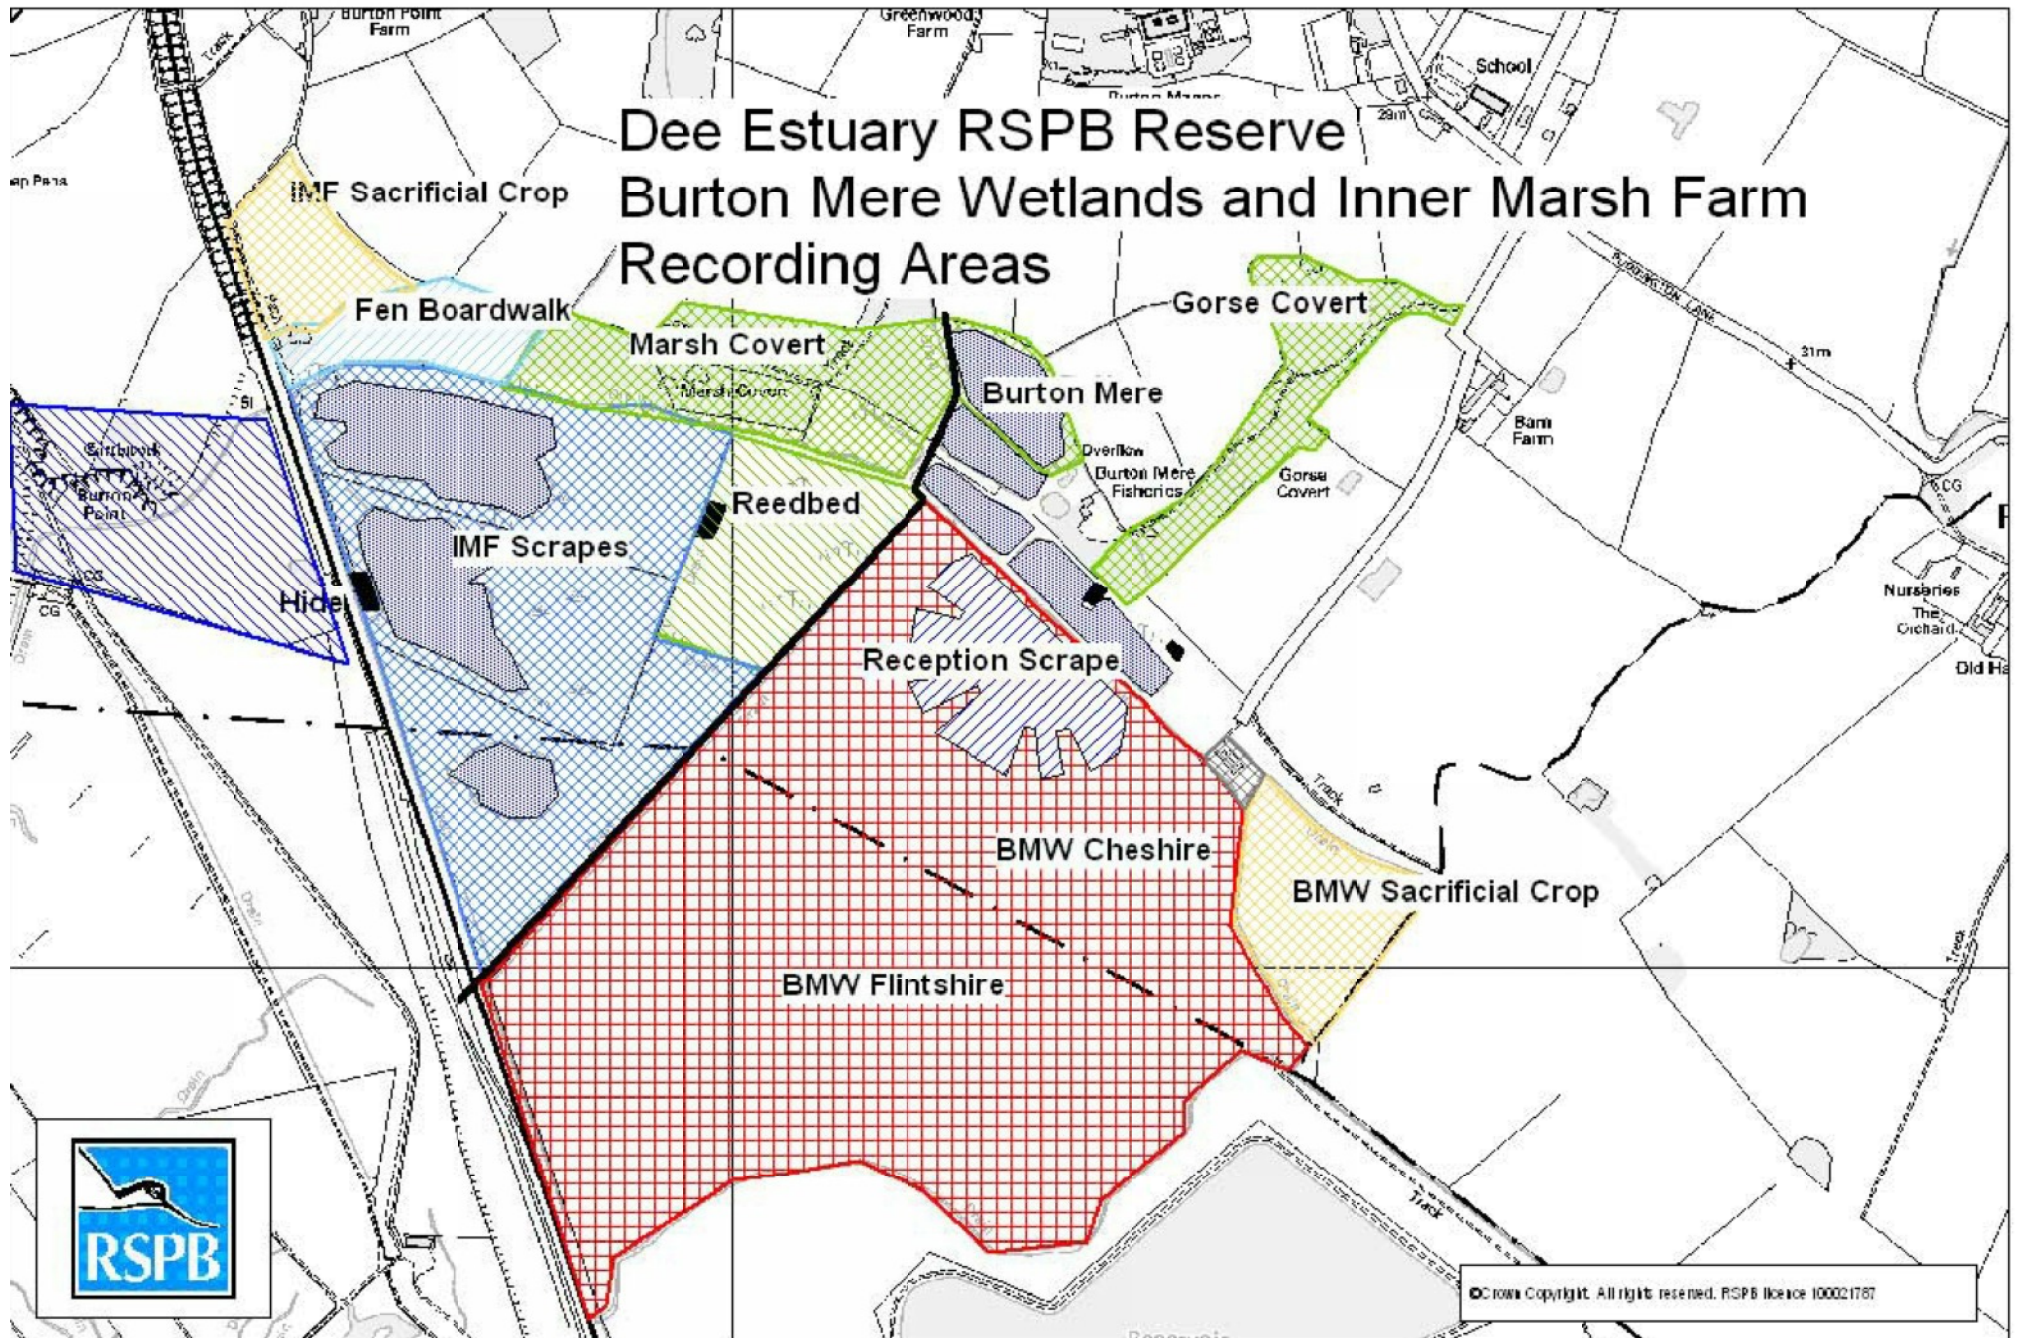

Dee Estuary RSPB Reserve Burton Mere Wetlands and Inner Marsh Farm Recording Areas

© Crown Copyright. All rights reserved. RSPB licence 100021787